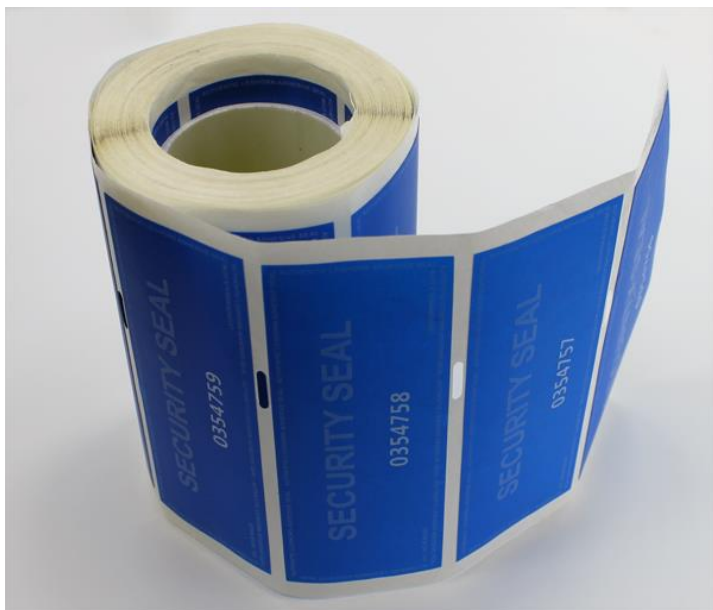

3032 a

VOID TAMPER EVIDENT LABEL

PROTECTION - CONTROL - IDENTIFICATION - TRACKING

THEFT PREVENTION AND POSSIBLE LAPTOP RECOVERY

By using a void label thieves will have some problems to resell a laptop.
In the event of loss, there is a good chance of recovering the laptop.

VOID labels of LeghornGroup are highly visible and once someone tries to remove them, they will give evidence of any attempt of removal.

Void labels may also have a progressive numbering which contributes to prevent thefts and the reselling of objects to which they have been applied to.

LeghornGroup has more than 20 years of experience in security VOID labels.

These labels contribute to the identification of different objects such as laptops and printers.

Labels can be supplied in rolls with progressive numbering, in different shapes, sizes and colours.

Moreover, VOID security labels of LeghornGroup allow to keep track of the different assets of a company.

Void labels also ensure the authenticity of a product. If the label is intact, any attempt of tampering has occurred.