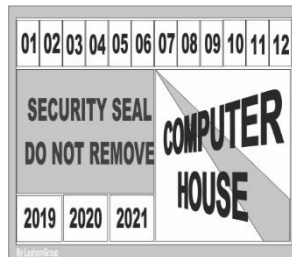

Before

After

control void label 30x35 mm black on orange support. Customised

control void label
30x35 mm black on
green support.
Customised

control void label
30x35 mm black on
grey support.
Customised

control void label
30x35 mm black on
red support.
Customised